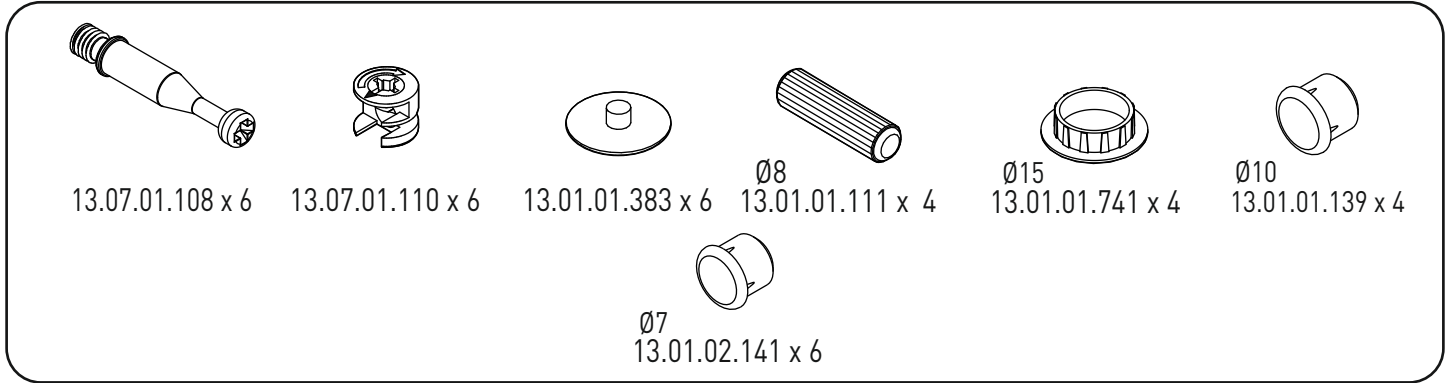

20.30.1415.00

GARANTİ BELGESİ VE
KULLANMA KILAVUZU

WARRANTY CERTIFICATE
AND USER MANUAL

2

3

!